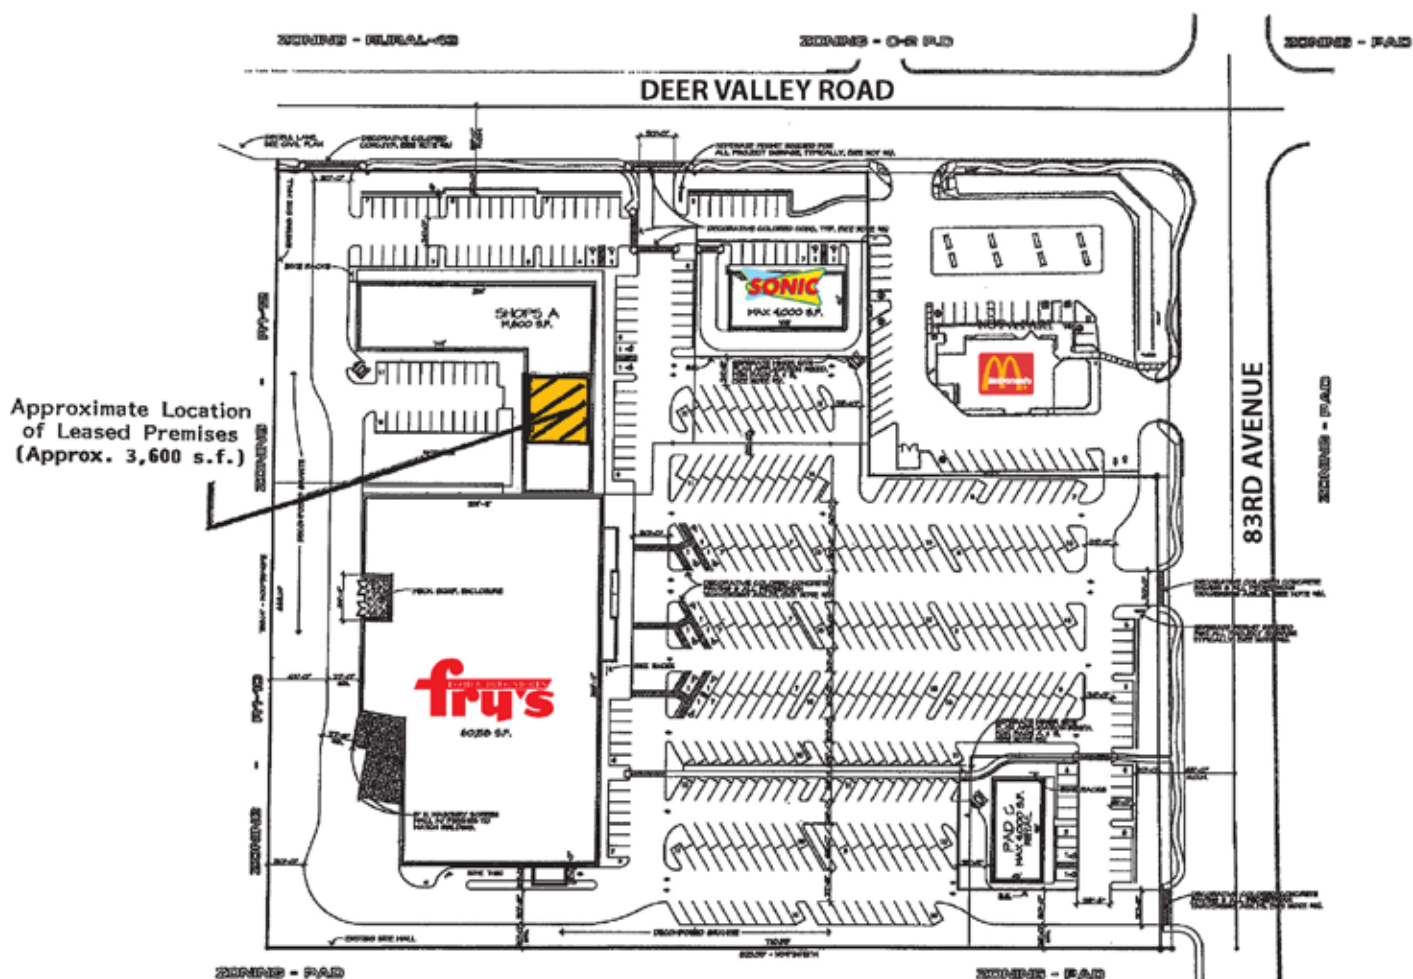

Traffic Counts:

N on 83rd Ave:	17,062 VPD
S on 83rd Ave:	18,015 VPD
W on Deer Valley Rd:	14,442 VPD
E on Deer Valley Rd:	34,847 VPD

Demographics:

	1 MILE	3 MILE	5 MILE
Population	11,714	85,572	183,885
2008 Average HHI	$113,427	$105,876	$96,649

Site Plan

For more information, please contact:

Chris Hollenbeck
Senior Associate
602.224.4475
chollenbeck@brephoenix.com

John Appelbe
Executive Vice President
602.224.4447
jappelbe@brephoenix.com

Cliff Johnston
Senior Vice President
602.224.4445
cjohnston@brephoenix.com

2375 E. Camelback Rd, Suite 300
Phoenix, Arizona 85016
ph: 602.954.9000
fx: 602.468.8588

www.brephoenix.com